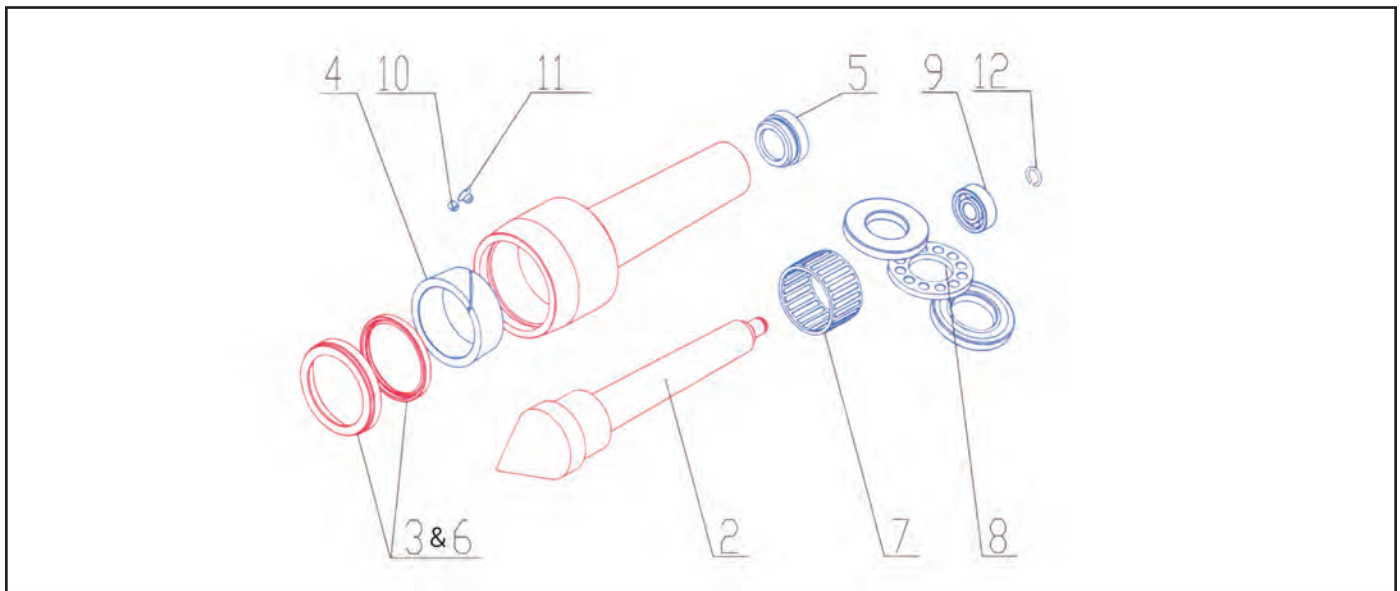

### Features

- The rotating spindle is extended right through the tapered shank
- Two specially designed adjustable needle-roller bearings carry all radial loads
- A heavy duty ball thrust bearing takes all axial thrust
- Complete protection of bearings from the ingress of coolant, dirt or swarf is provided by the built-in oil-seal, which also prevents loss of lubricant

Centre										
Morse Taper	Point Angle	Body Dia. (in)	Body Dia. (in)	Body Length (in)	Maximum RPM	Maximum Weight of Work Piece	SKODA Code No.	Price \$	STM Code No.	Price \$
1	60°	5/8	1-3/8	4-3/8	6,000	200 lb	310105	258.51	-	-
2	60°	7/8	1-1/2	5	6,000	750 lb	310110	323.41	320110	250.07
3	60°	1-1/8	1-7/8	6-1/4	5,000	880 lb	310115	385.30	320115	297.93
4	60°	1-1/2	2-3/16	7-1/2	4,000	2860 lb	310120	489.98	320120	378.81
5	60°	1-3/4	2-3/4	9-1/2	3,500	4400 lb	310125	706.86	320125	546.55
6	60°	2-3/8	3-1/2	12-3/4	2,500	8800 lb	310130	1,423.61	-	-

## Parts For Heavy Duty Live Centres

Morse Taper	2-Point		3 & 6-Ring & Seal		4-Sleeve		5-End Plug		7-Roller Bearing	
	Code No.	Price \$	Code No.	Price \$	Code No.	Price \$	Code No.	Price \$	Code No.	Price \$
2	310205M	192.31	310211	57.20	310215	136.05	310220	19.57	310230	90.22
3	310305M	198.59	310311	81.87	310315	152.29	310320	24.50	310330	136.99
4	310405M	260.35	310411	88.82	310415	168.98	310420	23.34	310430	148.05
5	310505M	388.82	310511	105.34	310515	235.97	310520	27.05	310530	186.81
6	310605M	720.15	310611	230.01	310615	310.26	310620	60.78	310630	324.44

Morse Taper	8-Thrust Bearing		9-Ball Bearing		10-Set Screw		11-Slot Screw		12-Ring	
	Code No.	Price \$	Code No.	Price \$	Code No.	Price \$	Code No.	Price \$	Code No.	Price \$
2	310235	91.65	310240	50.91	310245	2.71	310250	3.03	310255	2.13
3	310335	105.49	310340	60.78	310345	2.71	310350	3.03	310355	2.71
4	310435	119.33	310440	63.01	310445	2.71	310450	2.50	310455	5.25
5	310535	148.45	310540	73.83	310545	2.71	310550	2.50	310555	5.25
6	310635	227.30	310640	87.83	310645	3.95	310650	3.95	310655	5.25