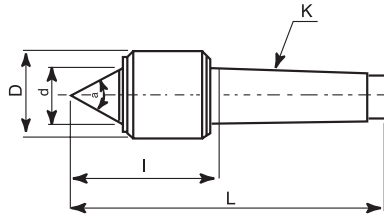

Skoda Extra Heavy Duty Live Centres — CSN 243325

For clamping of heavy workpieces at lathes.

- The rigid structure and seating of the turning part is characterized by long service life
- The model EXTRA is commonly used for work at grinding machines
- Centres with the apex angle of 60° for reduction of deformations of the machine (tailstock, bed, headstock) from axial clamping forces
- The live centres are provided with shanks according to DIN 228 and ISO 296 (without clamping thread)

Morse Taper	D (in.)	d (in.)	a	l (in.)	L (in.)	Maximum RPM	Load (lb)	Weight (lb)	Code No.	Price \$
4	3.14	1.58	60°	4.10	7.85	3,200	3300	5	310920	2,013.00
5	3.54	1.65	60°	5.60	9.48	2,700	5500	9	310925	2,483.32
6	4.92	2.16	60°	6.42	13.38	1,900	11000	27	310930	4,695.09
7	5.70	2.56	60°	7.80	15.25	1,600	17600	45	310935	8,164.31

SPARE PARTS FOR EXTRA HEAVY DUTY LIVE CENTRES

Spare Parts For Extra Heavy Duty Live Centres

Parts No.	Description	Code No.	Price \$
MT 4-02	90° Point	310802	651.45
4-03	60° Point	310803	670.51
4-04	Ring	310804	266.03
4-05	End Plug	310805	9.35
4-06	Sealing	310806	13.55
4-07	Roller Bearing	310807	192.41
4-08	Thrust Bearing	310808	271.18
4-09	Radial Bearing	310809	307.49
4-10	Lock Screw	310810	2.39
4-11	Packing Piece	310811	87.75
4-12	Packing Ring	310812	3.48
4-13	Packing Ring	310813	2.76
MT 5-02	90° Point	310816	810.66
5-03	60° Point	310817	776.97
5-04	Ring	310818	354.86
5-05	End Plug	310819	24.21
5-06	Sealing	310820	19.06
5-07	Roller Bearing	310821	287.48
5-08	Thrust Bearing	310822	322.25
5-09	Radial Bearing	310823	323.33
5-10	Lock Screw	310824	2.39
5-11	Packing Piece	310825	188.82
5-12	Packing Ring	310826	4.33
5-13	Packing Ring	310827	2.76