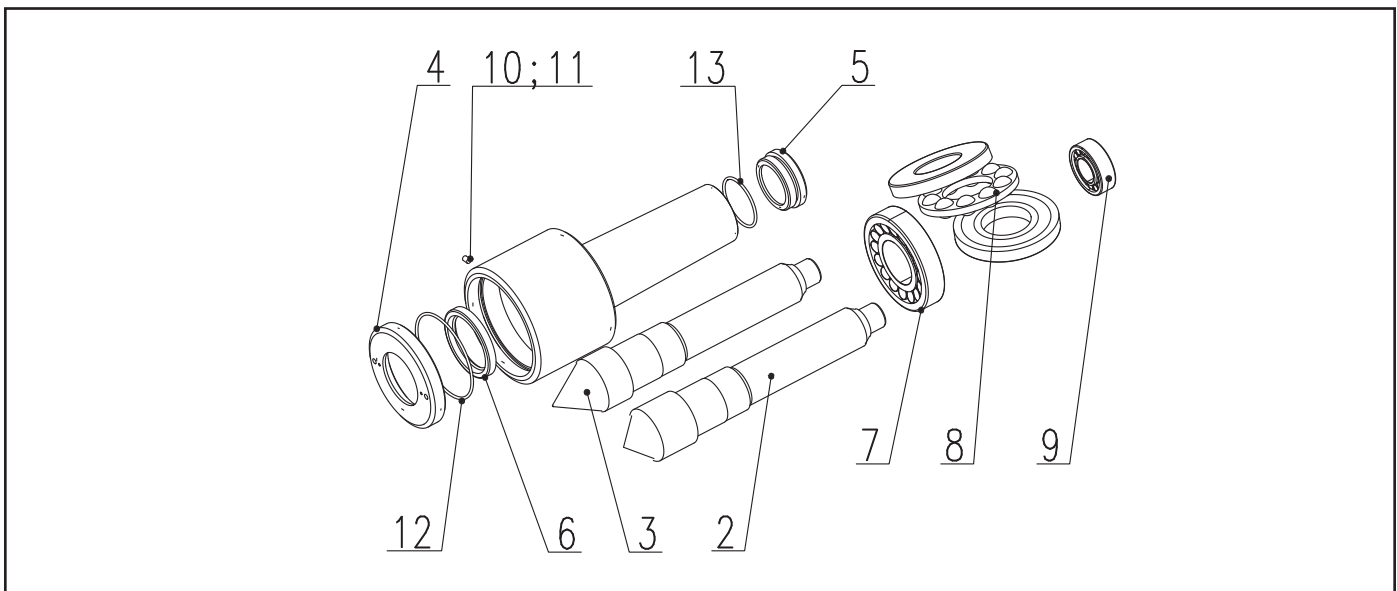

Skoda Extra Heavy Duty Live Centres — CSN 243325

For clamping of heavy workpieces at lathes.

- The rigid structure and seating of the turning part is characterized by long service life
- The model EXTRA is commonly used for work at grinding machines
- Centres with the apex angle of 60° for reduction of deformations of the machine (tailstock, bed, headstock) from axial clamping forces
- The live centres are provided with shanks according to DIN 228 and ISO 296 (without clamping thread)

Morse Taper	D (in.)	d (in.)	a	l (in.)	L (in.)	Maximum RPM	Load (lb)	Weight (lb)	Code No.	Price \$
4	3.14	1.58	60°	4.10	7.85	3,200	3300	5	310920	2,013.00
5	3.54	1.65	60°	5.60	9.48	2,700	5500	9	310925	2,483.32
6	4.92	2.16	60°	6.42	13.38	1,900	11000	27	310930	4,695.09
7	5.70	2.56	60°	7.80	15.25	1,600	17600	45	310935	8,164.31

SPARE PARTS FOR EXTRA HEAVY DUTY LIVE CENTRES

Spare Parts For Extra Heavy Duty Live Centres

Parts No.	Description	Code No.	Price \$
MT 4-02	90° Point	310802	651.45
4-03	60° Point	310803	670.51
4-04	Ring	310804	266.03
4-05	End Plug	310805	9.35
4-06	Sealing	310806	13.55
4-07	Roller Bearing	310807	192.41
4-08	Thrust Bearing	310808	271.18
4-09	Radial Bearing	310809	307.49
4-10	Lock Screw	310810	2.39
4-11	Packing Piece	310811	87.75
4-12	Packing Ring	310812	3.48
4-13	Packing Ring	310813	2.76
MT 5-02	90° Point	310816	810.66
5-03	60° Point	310817	776.97
5-04	Ring	310818	354.86
5-05	End Plug	310819	24.21
5-06	Sealing	310820	19.06
5-07	Roller Bearing	310821	287.48
5-08	Thrust Bearing	310822	322.25
5-09	Radial Bearing	310823	323.33
5-10	Lock Screw	310824	2.39
5-11	Packing Piece	310825	188.82
5-12	Packing Ring	310826	4.33
5-13	Packing Ring	310827	2.76