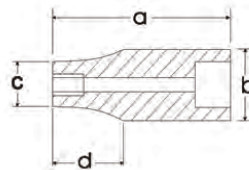

Size	Overall Length (a)	Drive End (b)	Hex End (c)	Taper Length (d)	Dynamic EDP	6-point Code No.	Price $	Dynamic EDP	12-point Code No.	Price $
10mm	1.50"	0.86"	0.59"	0.67"	D016010	866292	9.86	D015110	866759	9.53
11mm	1.50"	0.86"	0.64"	0.67"	D016011	866293	9.86	D015111	866760	9.42
12mm	1.50"	0.86"	0.69"	0.67"	D016012	866294	9.86	D015112	866761	9.42
13mm	1.50"	0.86"	0.74"	0.67"	D016013	866295	10.23	D015113	866762	9.42
14mm	1.50"	0.86"	0.80"	0.67"	D016014	866296	10.23	D015114	866763	9.42
15mm	1.50"	0.86"	0.83"	0.67"	D016015	866297	10.23	D015115	866764	10.24
16mm	1.50"	0.86"	0.86"	-	D016016	866298	10.23	D015116	866765	10.34
17mm	1.50"	0.94"	0.94"	-	D016017	866299	10.23	D015117	866766	11.18
18mm	1.50"	1.02"	1.02"	-	D016018	866300	10.91	D015118	866767	11.91
19mm	1.50"	1.02"	1.02"	-	D016019	866301	10.91	D015119	866768	11.91
20mm	1.50"	1.09"	1.09"	-	D016020	866302	11.66	D015120	866769	12.50
21mm	1.50"	1.09"	1.09"	-	D016021	866303	12.72	D015121	866770	12.33
22mm	1.50"	1.17"	1.17"	-	D016022	866304	13.24	D015122	866771	13.35
23mm	1.57"	1.25"	1.25"	-	D016023	866305	14.45	D015123	866772	14.06
24mm	1.57"	1.25"	1.25"	-	D016024	866306	14.45	D015124	866773	14.06
25mm	1.57"	1.33"	1.33"	-	D016025	866307	14.77	D015125	866774	15.55
26mm	1.65"	1.33"	1.33"	-	D016026	866308	15.37	D015126	866775	14.80
27mm	1.65"	1.41"	1.41"	-	D016027	866309	17.70	D015127	866776	16.16
28mm	1.69"	1.49"	1.49"	-	D016028	866310	17.91	D015128	866777	17.80
29mm	1.69"	1.49"	1.49"	-	D016029	866311	18.53			
30mm	1.73"	1.57"	1.57"	-	D016030	866312	19.42	D015130	866779	19.25
31mm	1.73"	1.57"	1.57"	-	D016031	866313	19.58			
32mm	1.73"	1.65"	1.65"	-	D016032	866314	19.73	D015132	866781	19.88

Prices in this catalogue are subject to change without notice. If there is a discrepancy between a product price listed in this catalogue and that listed on www.sowatool.com, the price on our website will take precedence.

Images are representational only and may not reflect actual product.