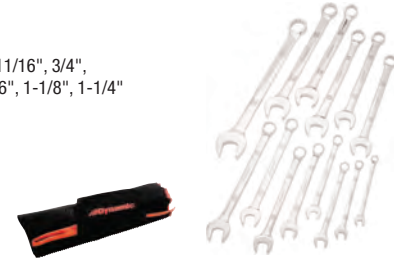

Description	Dynamic EDP	Code No.	Price \$
21pc 12 Point Standard SAE Set	D023000	866866	759.83

20pc 12 Point Standard Metric Set

Set contents:

- 15 Regular Metric Sockets: 19, 20, 21, 22, 23, 24, 25, 26, 27, 28, 29, 30, 32, 35, 36mm
- 3 Extensions: 4", 8", 16"
- Flex handle
- 24 tooth ratchet
- Blow mold case

Description	Dynamic EDP	Code No.	Price \$
20pc 12 Point Standard SAE Set	D023001	866867	722.00

Ratchet — Chrome Handle

- Chrome finish for maximum resistance against corrosion
- Knurled handle area provides user a non-slip and secure hole

Length	No. of Teeth	Dynamic EDP	Code No.	Price \$
19.69"	24	D019301	866868	236.40

14pc SAE Combination Wrench Set

Set contents:

- 3/8", 7/16", 1/2", 9/16", 5/8", 11/16", 3/4", 13/16", 7/8", 15/16", 1", 1-1/16", 1-1/8", 1-1/4"
- Canvas roll

Description	Dynamic EDP	Code No.	Price \$
14pc SAE Combination Wrench Set	D074201	865897	339.51

19pc Metric Combination Wrench Set

Set contents:

- 6, 7, 8, 9, 10, 11, 12, 13, 14, 15, 16, 17, 18, 19, 20, 21, 22, 23, 24mm
- Canvas roll