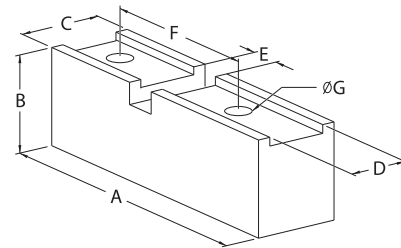

Inch Serrated Soft Top Jaws — Pointed

STM Jaws

- Type I: For SMW Autoblok
- Type Ia: SMW, Berg, Gamet, Shunk, Rohm, Forkardt
- Type II: For self contained pneumatic power chucks

Chuck Dia.	Serration P	Type	A	B	C	D	E	F	H	M	Wt. (kg)	Model No.	Code No.	Individual Price \$
125	1/16x90°	II	2.50"	1.50"	1.00"	0.433"	-	0.660"	5/16"	-	-	HKM125P	491826	150.28
125-130	1/16X90°	Ia	60mm	30mm	30mm	12mm	15mm	16mm	9mm	10mm	0.32	102201/A	491126	29.00
160	1/16x90°	II	3.25"	1.50"	1.50"	0.522"	-	0.875"	3/8"	-	-	HKM160P	491828	150.28
165	1/16x90°	I	75mm	35mm	35mm	14mm	16mm	16mm	11mm	8mm	0.54	102202/A	491000	30.95
170-180	1/16X90°	Ia	85mm	40mm	40mm	14mm	19mm	20mm	11mm	10mm	0.82	102203/A	491127	34.60
200	1/16x90°	II	4.25"	2.00"	1.50"	0.669"	-	0.875"	1/2"	-	-	HKM200P	491830	101.74
200-220	1/16x90°	I	95mm	40mm	40mm	17mm	20mm	23mm	13mm	12mm	0.96	102205/A	491005	37.80
200-220	1/16x90°	I	95mm	50mm	40mm	17mm	20mm	23mm	13mm	12mm	1.18	102205/A H50	491010	50.48
200-220	1/16x90°	I	95mm	60mm	40mm	17mm	20mm	23mm	13mm	12mm	1.42	102205/A H60	491015	54.92
250	1/16x90°	I	115mm	50mm	50mm	21mm	20mm	30mm	17mm	20mm	1.76	102207/A	491020	51.61
250	1/16x90°	I	115mm	60mm	50mm	21mm	20mm	30mm	17mm	20mm	2.10	102207/A H60	491030	71.72
250-350	1/16x90°	I	125mm	80mm	50mm	21mm	20mm	30mm	17mm	20mm	3.15	102207-8/A H80	491025	94.89
300-350	1/16x90°	I	130mm	50mm	50mm	21mm	22mm	30mm	17mm	20mm	2.10	102208/A	491040	61.21
300-350	1/16x90°	I	130mm	60mm	50mm	21mm	22mm	30mm	17mm	22mm	2.38	102208/A H60	491045	81.99

Soft Top Jaws For TOS Chucks

Model No.	Chuck Dia.	A (mm)	B (mm)	C (mm)	D (mm)	E (mm)	F (mm)	G (mm)	Weight kg.	Code No.	Individual Price \$
282200/T	100	50	20	20	14	12	20	5.5	0.117	491196	37.46
282201/T	125	65	25	25	16	12	28	5.5	0.26	491197	38.71
282202/T	160	80	35	25	18	12	38	7	0.42	491198	40.88
282204/T	200	100	40	30	22	14	48	11	0.74	491200	46.70
282206/T	250	125	40	30	25	14	55	11	0.96	491205	51.16
282207/T	315	155	60	40	32	20	60	13	2.25	491210	78.67
282208/T	400-630	165	70	40	32	20	70	13	3.00	491211	107.23