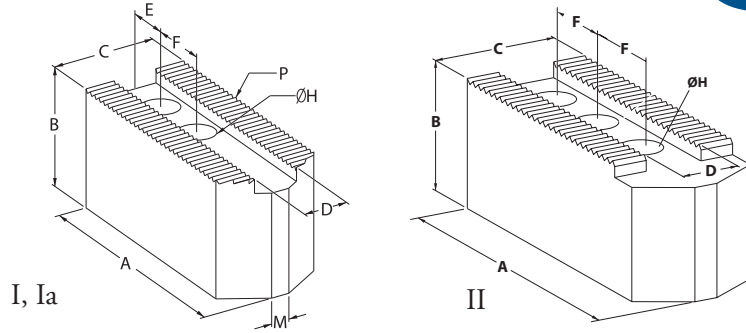

Inch Serrated Soft Top Jaws — Pointed

STM Jaws

- Type I: For SMW Autoblok
- Type Ia: SMW, Berg, Gamet, Shunk, Rohm, Forkardt
- Type II: For self contained pneumatic power chucks

Chuck Dia.	Serration P	Type	A	B	C	D	E	F	H	M	Wt. (kg)	Model No.	Code No.	Individual Price \$
125	1/16x90°	II	2.50"	1.50"	1.00"	0.433"	-	0.660"	5/16"	-	-	HKM125P	491826	150.28
125-130	1/16X90°	Ia	60mm	30mm	30mm	12mm	15mm	16mm	9mm	10mm	0.32	102201/A	491126	29.00
160	1/16x90°	II	3.25"	1.50"	1.50"	0.522"	-	0.875"	3/8"	-	-	HKM160P	491828	150.28
165	1/16x90°	I	75mm	35mm	35mm	14mm	16mm	16mm	11mm	8mm	0.54	102202/A	491000	30.95
170-180	1/16X90°	Ia	85mm	40mm	40mm	14mm	19mm	20mm	11mm	10mm	0.82	102203/A	491127	34.60
200	1/16x90°	II	4.25"	2.00"	1.50"	0.669"	-	0.875"	1/2"	-	-	HKM200P	491830	101.74
200-220	1/16x90°	I	95mm	40mm	40mm	17mm	20mm	23mm	13mm	12mm	0.96	102205/A	491005	37.80
200-220	1/16x90°	I	95mm	50mm	40mm	17mm	20mm	23mm	13mm	12mm	1.18	102205/A H50	491010	50.48
200-220	1/16x90°	I	95mm	60mm	40mm	17mm	20mm	23mm	13mm	12mm	1.42	102205/A H60	491015	54.92
250	1/16x90°	I	115mm	50mm	50mm	21mm	20mm	30mm	17mm	20mm	1.76	102207/A	491020	51.61
250	1/16x90°	I	115mm	60mm	50mm	21mm	20mm	30mm	17mm	20mm	2.10	102207/A H60	491030	71.72
250-350	1/16x90°	I	125mm	80mm	50mm	21mm	20mm	30mm	17mm	20mm	3.15	102207-8/A H80	491025	94.89
300-350	1/16x90°	I	130mm	50mm	50mm	21mm	22mm	30mm	17mm	20mm	2.10	102208/A	491040	61.21
300-350	1/16x90°	I	130mm	60mm	50mm	21mm	22mm	30mm	17mm	22mm	2.38	102208/A H60	491045	81.99

Soft Top Jaws For TOS Chucks

Model No.	Chuck Dia.	A (mm)	B (mm)	C (mm)	D (mm)	E (mm)	F (mm)	G (mm)	Weight kg.	Code No.	Individual Price \$
282200/T	100	50	20	20	14	12	20	5.5	0.117	491196	37.46
282201/T	125	65	25	25	16	12	28	5.5	0.26	491197	38.71
282202/T	160	80	35	25	18	12	38	7	0.42	491198	40.88
282204/T	200	100	40	30	22	14	48	11	0.74	491200	46.70
282206/T	250	125	40	30	25	14	55	11	0.96	491205	51.16
282207/T	315	155	60	40	32	20	60	13	2.25	491210	78.67
282208/T	400-630	165	70	40	32	20	70	13	3.00	491211	107.23