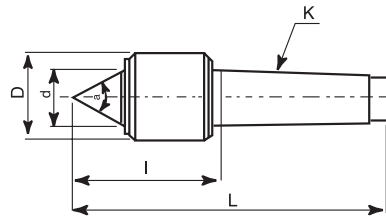

Skoda Extra Heavy Duty Live Centres — CSN 243325

For clamping of heavy workpieces at lathes.

- The rigid structure and seating of the turning part is characterized by long service life
- The model EXTRA is commonly used for work at grinding machines
- Centres with the apex angle of 60° for reduction of deformations of the machine (tailstock, bed, headstock) from axial clamping forces
- The live centres are provided with shanks according to DIN 228 and ISO 296 (without clamping thread)

Morse Taper	D (in.)	d (in.)	a	l (in.)	L (in.)	Maximum RPM	Load (lb)	Weight (lb)	Code No.	Price \$
4	3.14	1.58	60°	4.10	7.85	3,200	3300	5	310920	1,462.55
5	3.54	1.65	60°	5.60	9.48	2,700	5500	9	310925	1,804.23
6	4.92	2.16	60°	6.42	13.38	1,900	11000	27	310930	3,411.20
7	5.70	2.56	60°	7.80	15.25	1,600	17600	45	310935	5,931.70

SPARE PARTS FOR EXTRA HEAVY DUTY LIVE CENTRES

Spare Parts For Extra Heavy Duty Live Centres

Parts No.	Description	Code No.	Price \$
MT 4-02	90° Point	310802	520.62
4-03	60° Point	310803	535.88
4-04	Ring	310804	212.65
4-05	End Plug	310805	7.50
4-06	Sealing	310806	10.74
4-07	Roller Bearing	310807	153.78
4-08	Thrust Bearing	310808	216.78
4-09	Radial Bearing	310809	245.75
4-10	Lock Screw	310810	1.94
4-11	Packing Piece	310811	70.11
4-12	Packing Ring	310812	2.72
4-13	Packing Ring	310813	2.19
MT 5-02	90° Point	310816	647.89
5-03	60° Point	310817	620.99
5-04	Ring	310818	283.52
5-05	End Plug	310819	19.39
5-06	Sealing	310820	15.26
5-07	Roller Bearing	310821	229.72
5-08	Thrust Bearing	310822	257.52
5-09	Radial Bearing	310823	258.43
5-10	Lock Screw	310824	1.94
5-11	Packing Piece	310825	150.82
5-12	Packing Ring	310826	3.49
5-13	Packing Ring	310827	2.19