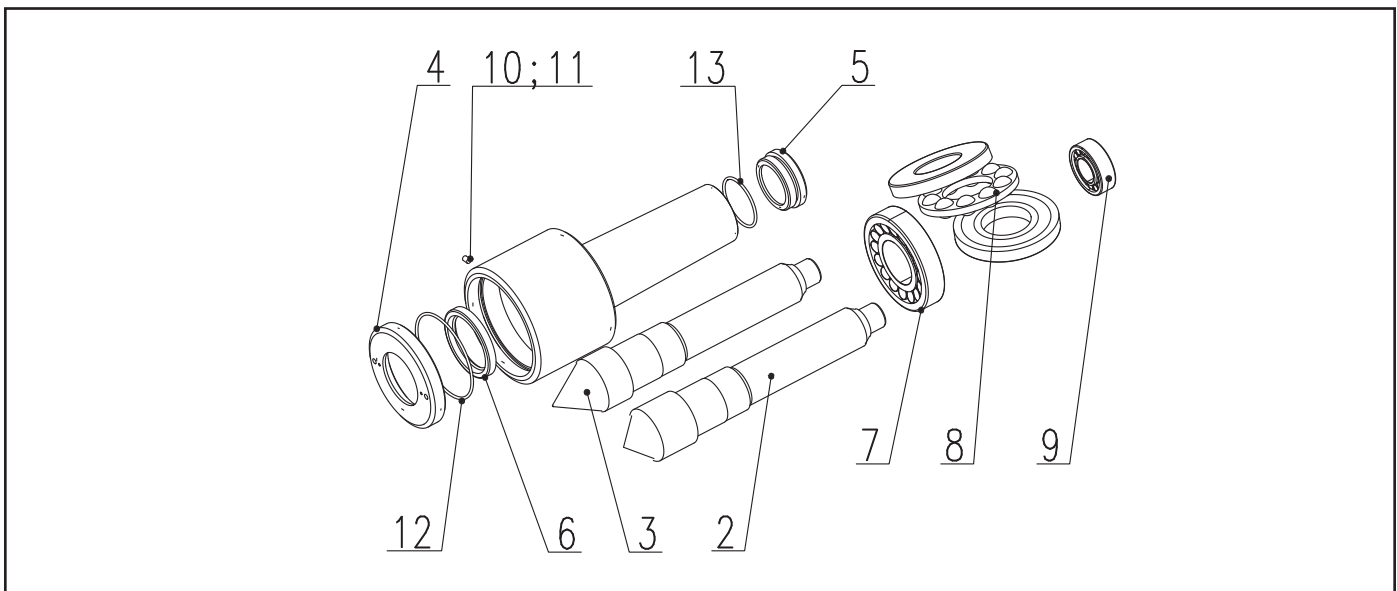

Skoda Extra Heavy Duty Live Centres — CSN 243325

For clamping of heavy workpieces at lathes.

- The rigid structure and seating of the turning part is characterized by long service life
- The model EXTRA is commonly used for work at grinding machines
- Centres with the apex angle of 60° for reduction of deformations of the machine (tailstock, bed, headstock) from axial clamping forces
- The live centres are provided with shanks according to DIN 228 and ISO 296 (without clamping thread)

Morse Taper	D (in.)	d (in.)	a	l (in.)	L (in.)	Maximum RPM	Load (lb)	Weight (lb)	Code No.	Price \$
4	3.14	1.58	60°	4.10	7.85	3,200	3300	5	310920	1,462.55
5	3.54	1.65	60°	5.60	9.48	2,700	5500	9	310925	1,804.23
6	4.92	2.16	60°	6.42	13.38	1,900	11000	27	310930	3,411.20
7	5.70	2.56	60°	7.80	15.25	1,600	17600	45	310935	5,931.70

SPARE PARTS FOR EXTRA HEAVY DUTY LIVE CENTRES

Spare Parts For Extra Heavy Duty Live Centres

Parts No.	Description	Code No.	Price \$
MT 4-02	90° Point	310802	520.62
4-03	60° Point	310803	535.88
4-04	Ring	310804	212.65
4-05	End Plug	310805	7.50
4-06	Sealing	310806	10.74
4-07	Roller Bearing	310807	153.78
4-08	Thrust Bearing	310808	216.78
4-09	Radial Bearing	310809	245.75
4-10	Lock Screw	310810	1.94
4-11	Packing Piece	310811	70.11
4-12	Packing Ring	310812	2.72
4-13	Packing Ring	310813	2.19
MT 5-02	90° Point	310816	647.89
5-03	60° Point	310817	620.99
5-04	Ring	310818	283.52
5-05	End Plug	310819	19.39
5-06	Sealing	310820	15.26
5-07	Roller Bearing	310821	229.72
5-08	Thrust Bearing	310822	257.52
5-09	Radial Bearing	310823	258.43
5-10	Lock Screw	310824	1.94
5-11	Packing Piece	310825	150.82
5-12	Packing Ring	310826	3.49
5-13	Packing Ring	310827	2.19